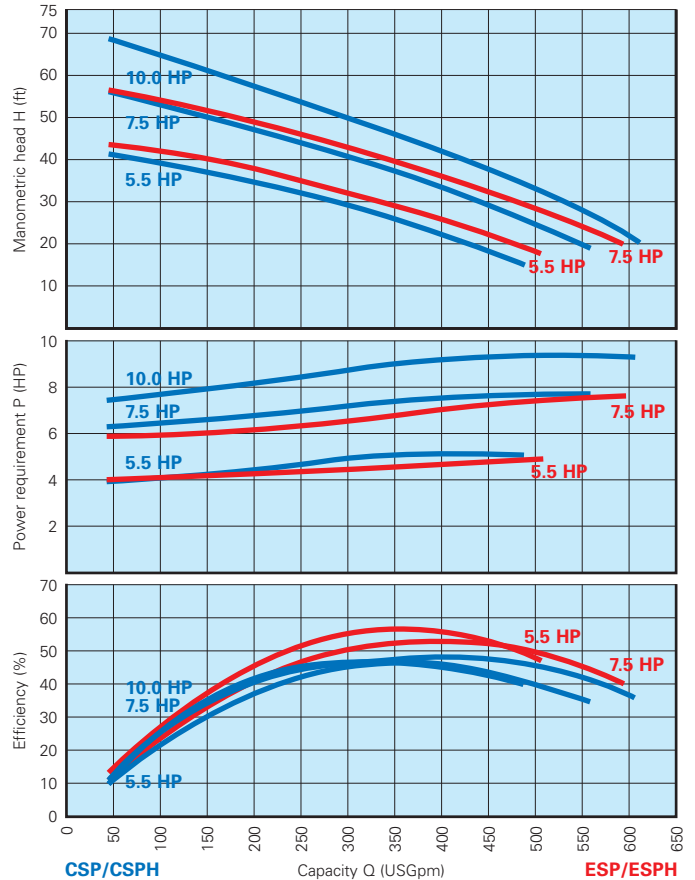

Higher flow rate

The new designed suction bell of the MAGNUM CSP accelerates the flow of the media.

Characteristic curves MAGNUM CSP/ESP

Submersible Motor Pump MAGNUM CSP with cutting device

Model	Discharge USGpm	Discharge head ft	max. drive power HP	max. Ampere	max. drive speed rpm	Delivery connection mm
CSP 4	88 – 440	39 – 19	5.5	6.8	1750	DN 80
CSP 5.5	88 – 480	54 – 30	7.5	8.9	1750	DN 80
CSP 7.5	88 – 530	65 – 30	10.0	12.4	1740	DN 80

The CSP 7.5/50 Hz has the same hydraulic values as the CSP 5.5 (but with larger cutting reserves)

Submersible Motor Pump MAGNUM ESP without cutting device

Model	Discharge USGpm	Discharge head ft	max. drive power HP	max. Ampere	max. drive speed rpm	Delivery connection mm
ESP 4	88 – 440	42 – 23	5.5	6.8	1750	DN 80
ESP 5.5	88 – 530	55 – 26	7.5	8.9	1750	DN 80