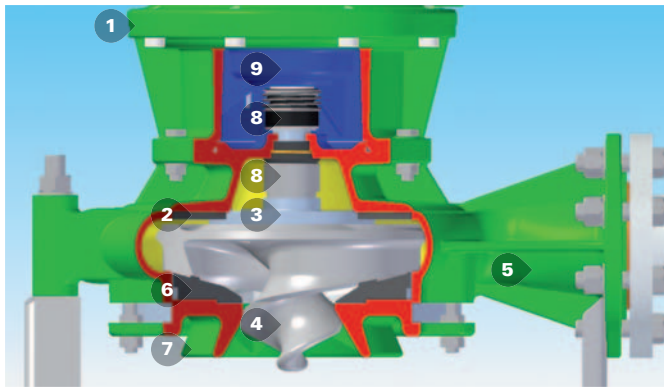

Temperature control for application in biogas plants

Additional security thanks to leakage sensors (optional)

30% higher efficiency achieved than at competitor models

BAUER

FOR A GREEN WORLD

Submersible Motor Pump MAGNUM CSP/ESP

The unique design of the MAGNUM CSP

- 1 Submersible motor
- 2 Wear disc
- 3 Flange disc
- 4 Impeller
- 5 Spiral housing
- 6 Cutting device
- 7 Suction bell
- 8 Mechanical sealing
- 9 Oil collection

Long lifespan

The new cutting device of the MAGNUM CSP is adjustable and easy to replace. The use of high quality chrome-steel clearly improves the lifespan of the pump.

Cutting device of the CSP

Suction bell of the ESP

Higher flow rate

The new designed suction bell of the MAGNUM CSP accelerates the flow of the media.

Characteristic curves MAGNUM CSP/ESP

Submersible Motor Pump MAGNUM CSP with cutting device

Model	Discharge USGpm	Discharge head ft	max. drive power HP	max. Ampere	max. drive speed rpm	Delivery connection mm
CSP 4	88 – 440	39 – 19	5.5	6.8	1750	DN 80
CSP 5.5	88 – 480	54 – 30	7.5	8.9	1750	DN 80
CSP 7.5	88 – 530	65 – 30	10.0	12.4	1740	DN 80