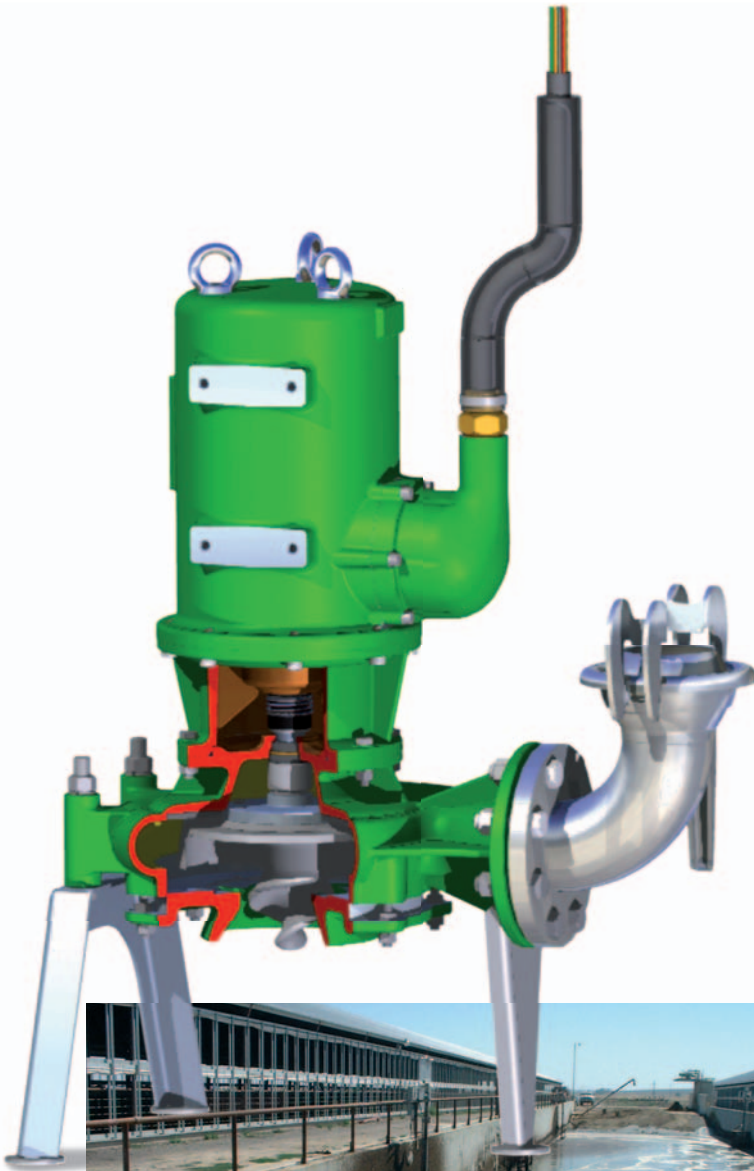

BAUER

FOR A GREEN WORLD

Submersible Motor Pump MAGNUM CSP/ESP

The NEW BAUER pump impresses with singular performance, versatile application and long lifespan.

Flow rate of 352 USGpm at a discharge head of 42 ft and drive speed of 1450 rpm

Outstanding cutting performance

New design of cutting device made of high quality chrome-steel

Submersible rotary motor 5.5 – 7.5 – 10.0 HP with insulation class H (optional)

Higher flow rate efficiency class IE 2

Temperature control for application in biogas plants

Additional security thanks to leakage sensors (optional)

30% higher efficiency achieved than at competitor models