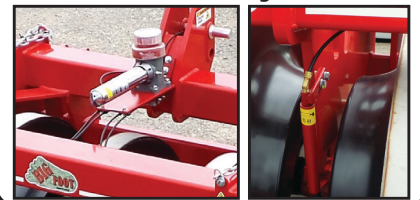

Description	Weight w/out blocks	Weight w/ blocks
5 Roller Silage Packer (6' 11" wide)	3,680#	6,500#
6 Roller Silage Packer (7' 7" wide)	4,260#	7,080#
7 Roller Silage Packer (8' 9" wide)	4,830#	7,650#
9 Roller Silage Packer (11' 9" wide)	6,280#	11,920#

Optional Electronic Lubrication System: