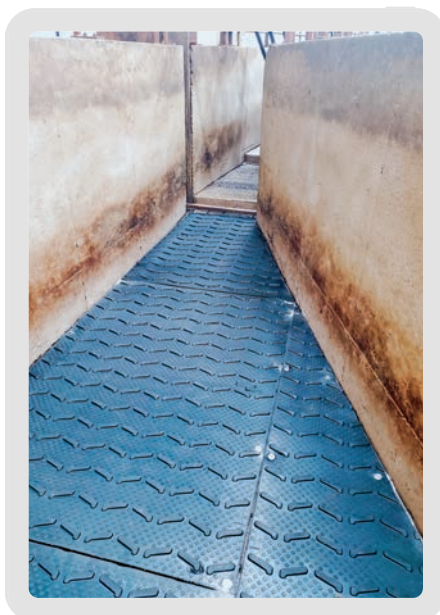

KRAIBURG MONTA

"MONTA provides a safe, high-quality footing in heavy traffic areas where slips are likely to occur."

-Dr. Nels Lindberg

Cattle Traction Mat **Slows high-energy cattle herds!**

- V-shaped, raised rib profile
- Durable, 1-inch-thick rubber
- Ideal solution for feedlots: unloading & loading areas, processing barns, hospital areas, or sale barns
- Simple installation

Why he recommends MONTA

- Decreases slipping in high-traffic areas
- Minimizes noise
- Reduces foot problems
- Minimizes aggressiveness
- Easy to clean
- Professional look
- Prevents unnecessary injuries and profit loss

Partner at Production Animal Consultation

The MONTA Difference

"One Kansas feedlot we work at brings through 120,000 head of cattle in a year, and I've been watching the MONTA since it was installed. It has held up amazingly well compared to other options."

Scan to
learn more!