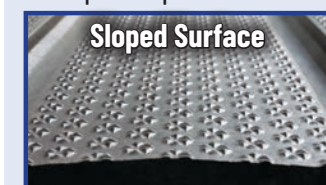

Agromatic INC

Rubber Flooring & Stall Mats

RIMA & profiDRAIN

Drainage Channels

RIMA

RIMA - 1" Thick

Curved surface with 4% slope for drainage

profiDRAIN

profiDRAIN - 1-1/4" Thick

Curved surface with 6% slope and optiGrip surface

PASEO

Utility Flooring

1-1/4" Thick

Parlor pit flooring

MONTA

For Inclined Areas

1" Thick

Ribbed profile improves footing on steep slopes

LOMAX

Perforated Flooring

1" Thick

Soil stabilization

Individual Stall Mats

Free Stalls ✓ Tie Stalls ✓	KEW Plus 3 Functional Layers  Mats joined with connector bar		Thickness: 2-1/2" Mat Width: 44" Mat Length: 72" Connector Bars: 3-1/2" 7-1/2" 5-1/2" 9-1/2"
Free Stalls ✓ Tie Stalls ✗	KEW Plus Solo 3 Functional Layers  Mats laid out edge to edge		Thickness: 2-1/2" Mat Width: 45", 47" or 49" Mat Length: 72"
Free Stalls ✓ Tie Stalls ✗	WINGFLEX Wing Profile  		Thickness: 2-1/2" Mat Width: 40" or 44" Mat Length: 72" Connector Bars: 3-1/2" 7-1/2" 5-1/2" 9-1/2"
Free Stalls ✓ Tie Stalls ✓	KKM Honeycomb Profile 		Thickness: 1-1/4" Mat Width: 43-1/4" 47-1/4" 45-1/4" 49-1/4" Mat Length: 67" or 72"
Free Stalls ✓ Tie Stalls ✓	KIM Air Cushion Profile 		Thickness: 1-1/4" Mat Width: 45-1/4" or 47-1/4" Mat Length: 67"
Free Stalls ✓ Tie Stalls ✓	CALMA Air Cushion Profile 		Thickness: 1-1/4" Mat Width: 45-1/4" Mat Length: 67"