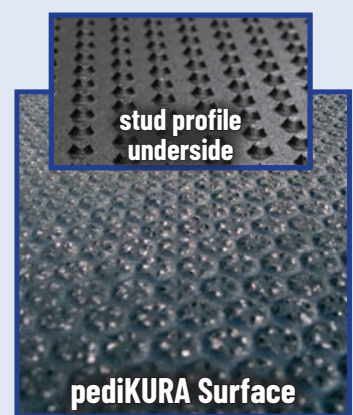

Ideal softness

Designed for use with scrapers

pediKURA

Abrasion Zones

1" Thick

Cover 20% of rubber surfaces

Available as pediCIRRUS

North American Distributor:

Agromatic INC

Rubber Flooring & Stall Mats

RIMA & profiDRAIN

Drainage Channels

RIMA

RIMA - 1" Thick

Curved surface with 4% slope for drainage

profiDRAIN