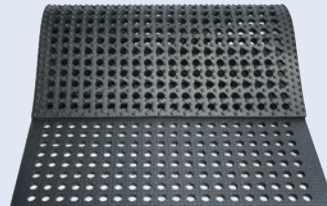

Agromatic INC

Rubber Flooring & Stall Mats

RIMA & profiDRAIN

Drainage Channels

RIMA

RIMA - 1" Thick

Curved surface with 4% slope for drainage

profiDRAIN

profiDRAIN - 1-1/4" Thick

Curved surface with 6% slope and optiGrip surface

PASEO

Utility Flooring

1-1/4" Thick

Parlor pit flooring

MONTA

For Inclined Areas

1" Thick

Ribbed profile improves footing on steep slopes

LOMAX

Perforated Flooring

1" Thick

Soil stabilization

Individual Stall Mats

Free Stalls ✓ Tie Stalls ✓	KEW Plus 3 Functional Layers  Mats joined with connector bar		Thickness: 2-1/2" Mat Width: 44" Mat Length: 72" Connector Bars: 3-1/2" 7-1/2" 5-1/2" 9-1/2"
Free Stalls ✓ Tie Stalls ✗	KEW Plus Solo 3 Functional Layers  Mats laid out edge to edge		Thickness: 2-1/2" Mat Width: 45", 47" or 49" Mat Length: 72"
Free Stalls ✓ Tie Stalls ✗	WINGFLEX Wing Profile  		Thickness: 2-1/2" Mat Width: 40" or 44" Mat Length: 72" Connector Bars: 3-1/2" 7-1/2" 5-1/2" 9-1/2"
Free Stalls ✓ Tie Stalls ✓	KKM Honeycomb Profile 		Thickness: 1-1/4" Mat Width: 43-1/4" 47-1/4" 45-1/4" 49-1/4" Mat Length: 67" or 72"
Free Stalls ✓ Tie Stalls ✓	KIM Air Cushion Profile 		Thickness: 1-1/4" Mat Width: 45-1/4" or 47-1/4" Mat Length: 67"
Free Stalls ✓ Tie Stalls ✓	CALMA Air Cushion Profile 		Thickness: 1-1/4" Mat Width: 45-1/4" Mat Length: 67"

Deep Bedded System

POLSTA 2 Functional Layers 		Thickness: 4" Mat Width: 43-1/4" Mat Length: 35-7/8"
--	--	--

Continuous Stall Mat Rolls

Free Stalls ✓ Tie Stalls ✗	KEW Plus LongLine Continuous Layers 		Thickness: 2-1/2" Roll Length: 82' Roll Width: 71"
Free Stalls ✓ Tie Stalls ✗	WELA LongLine Blade Profile  		Thickness: 2" Roll Length: 64' Roll Width: 64" or 72"
Free Stalls ✓ Tie Stalls ✓	KKM LongLine Honeycomb Profile 		Thickness: 1-1/4" Roll Length: 65' 6" Roll Width: 67" or 72"
Free Stalls ✓ Tie Stalls ✓	KIM LongLine Air Cushion Profile 		Thickness: 1-1/4" Roll Length: 86' 1" Roll Width: 63" or 71"