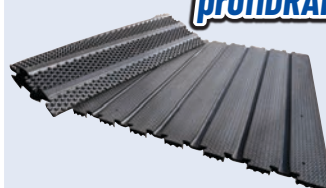

Agromatic INC

Rubber Flooring & Stall Mats

RIMA & profiDRAIN

Drainage Channels

RIMA

RIMA - 1" Thick

Curved surface with 4% slope for drainage

profiDRAIN

profiDRAIN - 1-1/4" Thick

Curved surface with 6% slope and optiGrip surface

PASEO

Utility Flooring

1-1/4" Thick

Parlor pit flooring

MONTA

For Inclined Areas

1" Thick

Ribbed profile improves footing on steep slopes

LOMAX

Perforated Flooring

1" Thick

Soil stabilization

Individual Stall Mats

Free Stalls ✓ Tie Stalls ✓	KEW Plus 3 Functional Layers  Mats joined with connector bar		Thickness: 2-1/2" Mat Width: 44" Mat Length: 72" Connector Bars: 3-1/2" 7-1/2" 5-1/2" 9-1/2"
Free Stalls ✓ Tie Stalls ✗	KEW Plus Solo 3 Functional Layers  Mats laid out edge to edge		Thickness: 2-1/2" Mat Width: 45", 47" or 49" Mat Length: 72"
Free Stalls ✓ Tie Stalls ✗	WINGFLEX Wing Profile  		Thickness: 2-1/2" Mat Width: 40" or 44" Mat Length: 72" Connector Bars: 3-1/2" 7-1/2" 5-1/2" 9-1/2"
Free Stalls ✓ Tie Stalls ✓	KKM Honeycomb Profile 		Thickness: 1-1/4" Mat Width: 43-1/4" 47-1/4" 45-1/4" 49-1/4" Mat Length: 67" or 72"
Free Stalls ✓ Tie Stalls ✓	KIM Air Cushion Profile 		Thickness: 1-1/4" Mat Width: 45-1/4" or 47-1/4" Mat Length: 67"
Free Stalls ✓ Tie Stalls ✓	CALMA Air Cushion Profile 		Thickness: 1-1/4" Mat Width: 45-1/4" Mat Length: 67"