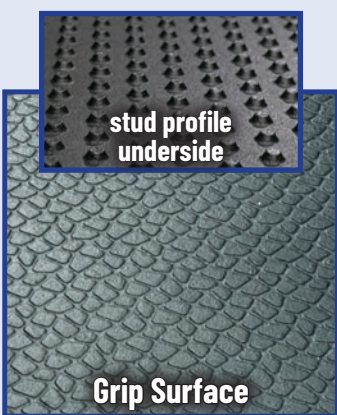

KURA

The Gold Standard

1" Thick

3x more traction than 3/4" flooring

Several size options

CIRRUS

Budget Meets Comfort

3/4" Thick

Ideal softness

Designed for use with scrapers

pediKURA

Abrasion Zones

1" Thick

Cover 20% of rubber surfaces

Available as pediCIRRUS

North American Distributor: