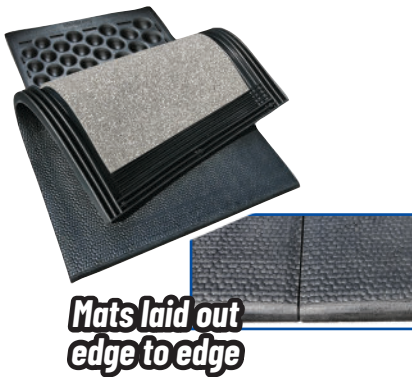

KRAIBURG KEW Plus System

- **3-layer composition**

- creates 2.5" of lying comfort
- adjusts to every load condition

- **Proven, easy to maintain pebbled surface**

- **Soft laying area within the mats edges**

- supports the correct resting position of the cow
- improves slip-resistance

- **Rear area**

- integrated slope helps facilitate drainage to keep mats clean and dry
- sealing lips surround the foam inlay and lower mat preventing dirt and bedding from making its way underneath

- **Easy to install**

3 variations available

KEW Plus Solo

Mat Width: 45", 47" or 49"
Mat Length: 72"

KEW Plus

Mat Width: 44"
Mat Length: 72"

Connector Bars:

3-1/2" 5-1/2" 7-1/2" 9-1/2"