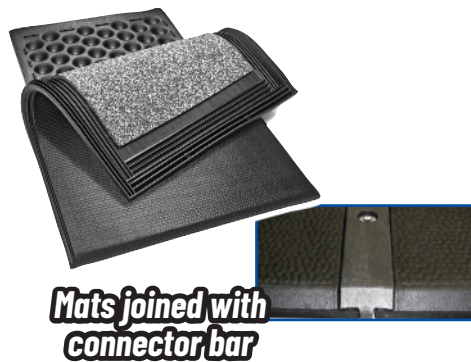

KRAIBURG KEW Plus System

- **3-layer composition**

- creates 2.5" of lying comfort
- adjusts to every load condition

- **Proven, easy to maintain pebbled surface**

- **Soft laying area within the mats edges**

- supports the correct resting position of the cow
- improves slip-resistance

- **Rear area**

- integrated slope helps facilitate drainage to keep mats clean and dry
- sealing lips surround the foam inlay and lower mat preventing dirt and bedding from making its way underneath

- **Easy to install**

3 variations available

KEW Plus Solo

Mat Width: 45", 47" or 49"
Mat Length: 72"

KEW Plus

Mat Width: 44"
Mat Length: 72"

Connector Bars:

3-1/2" 5-1/2" 7-1/2" 9-1/2"

KEW Plus LongLine

Roll Length: 82'
Roll Width: 71"

Agromatic INC

(800) 800-5824 agromatic.net