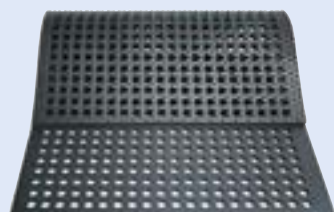

RIMA & profiDRAIN

Drainage Channels

RIMA

RIMA - 1" Thick

Curved surface with 4% slope for drainage

profiDRAIN

profiDRAIN - 1-1/4" Thick

Curved surface with 6% slope and optiGrip surface

Agromatic^{INC}
Rubber Flooring & Stall Mats

PASEO

Utility Flooring

1-1/4" Thick

Parlor pit flooring

MONTA

For Inclined Areas

1" Thick

Ribbed profile improves footing on steep slopes

LOMAX

Perforated Flooring

1" Thick

Soil stabilization

Individual Stall Mats

Free Stalls ✓ Tie Stalls ✓	KEW Plus  3 Functional Layers  <i>Mats joined with connector bar</i> 	Thickness: 2-1/2" Mat Width: 44" Mat Length: 72" Connector Bars: 3-1/2" 7-1/2" 5-1/2" 9-1/2"
Free Stalls ✓ Tie Stalls ✗	KEW Plus Solo  3 Functional Layers  <i>Mats laid out edge to edge</i> 	Thickness: 2-1/2" Mat Width: 45", 47" or 49" Mat Length: 72"
Free Stalls ✓ Tie Stalls ✗	WINGFLEX  Wing Profile  	Thickness: 2-1/2" Mat Width: 40" or 44" Mat Length: 72" Connector Bars: 3-1/2" 7-1/2" 5-1/2" 9-1/2"
Free Stalls ✓ Tie Stalls ✓	KKM  Honeycomb Profile 	Thickness: 1-1/4" Mat Width: 43-1/4" 47-1/4" 45-1/4" 49-1/4" Mat Length: 67" or 72"
Free Stalls ✓ Tie Stalls ✓	KIM  Air Cushion Profile 	Thickness: 1-1/4" Mat Width: 45-1/4" or 47-1/4" Mat Length: 67"
Free Stalls ✓ Tie Stalls ✓	CALMA  Air Cushion Profile 	Thickness: 1-1/4" Mat Width: 45-1/4" Mat Length: 67"

Deep Bedded System

POLSTA  2 Functional Layers 	Thickness: 4" Mat Width: 43-1/4" Mat Length: 35-7/8"
--	--

Continuous Stall Mat Rolls

Free Stalls ✓ Tie Stalls ✗	KEW Plus LongLine  Continuous Layers 	Thickness: 2-1/2" Roll Length: 82' Roll Width: 71"
Free Stalls ✓ Tie Stalls ✗	WELA LongLine  Blade Profile  	Thickness: 2" Roll Length: 64' Roll Width: 64" or 72"
Free Stalls ✓ Tie Stalls ✓	KKM LongLine  Honeycomb Profile 	Thickness: 1-1/4" Roll Length: 65' 6" Roll Width: 67" or 72"
Free Stalls ✓ Tie Stalls ✓	KIM LongLine  Air Cushion Profile 	Thickness: 1-1/4" Roll Length: 86' 1" Roll Width: 63" or 71"