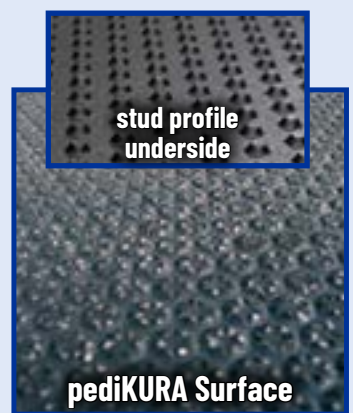

KURA

The Gold Standard

1" Thick

3x more traction than 3/4" flooring

Several size options

CIRRUS

Budget Meets Comfort

3/4" Thick

Ideal softness

Designed for use with scrapers

pediKURA

Abrasion Zones

1" Thick

Cover 20% of rubber surfaces

Available as pediCIRRUS

North American Distributor:

RIMA & profiDRAIN

Drainage Channels

RIMA

RIMA - 1" Thick

Curved surface with 4% slope for drainage

profiDRAIN

profiDRAIN - 1-1/4" Thick

Curved surface with 6% slope and optiGrip surface