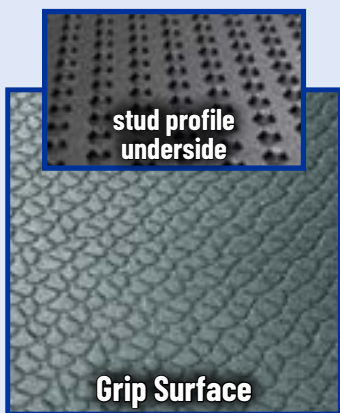

KURA

The Gold Standard

1" Thick

3x more traction than 3/4" flooring

Several size options

CIRRUS

Budget Meets Comfort

3/4" Thick

Ideal softness

Designed for use with scrapers

pediKURA

Abrasion Zones

1" Thick

Cover 20% of rubber surfaces

Available as pediCIRRUS

North American Distributor:

RIMA & profiDRAIN

Drainage Channels

RIMA

RIMA - 1" Thick

Curved surface with 4% slope for drainage

profiDRAIN

profiDRAIN - 1-1/4" Thick

Curved surface with 6% slope and optiGrip surface